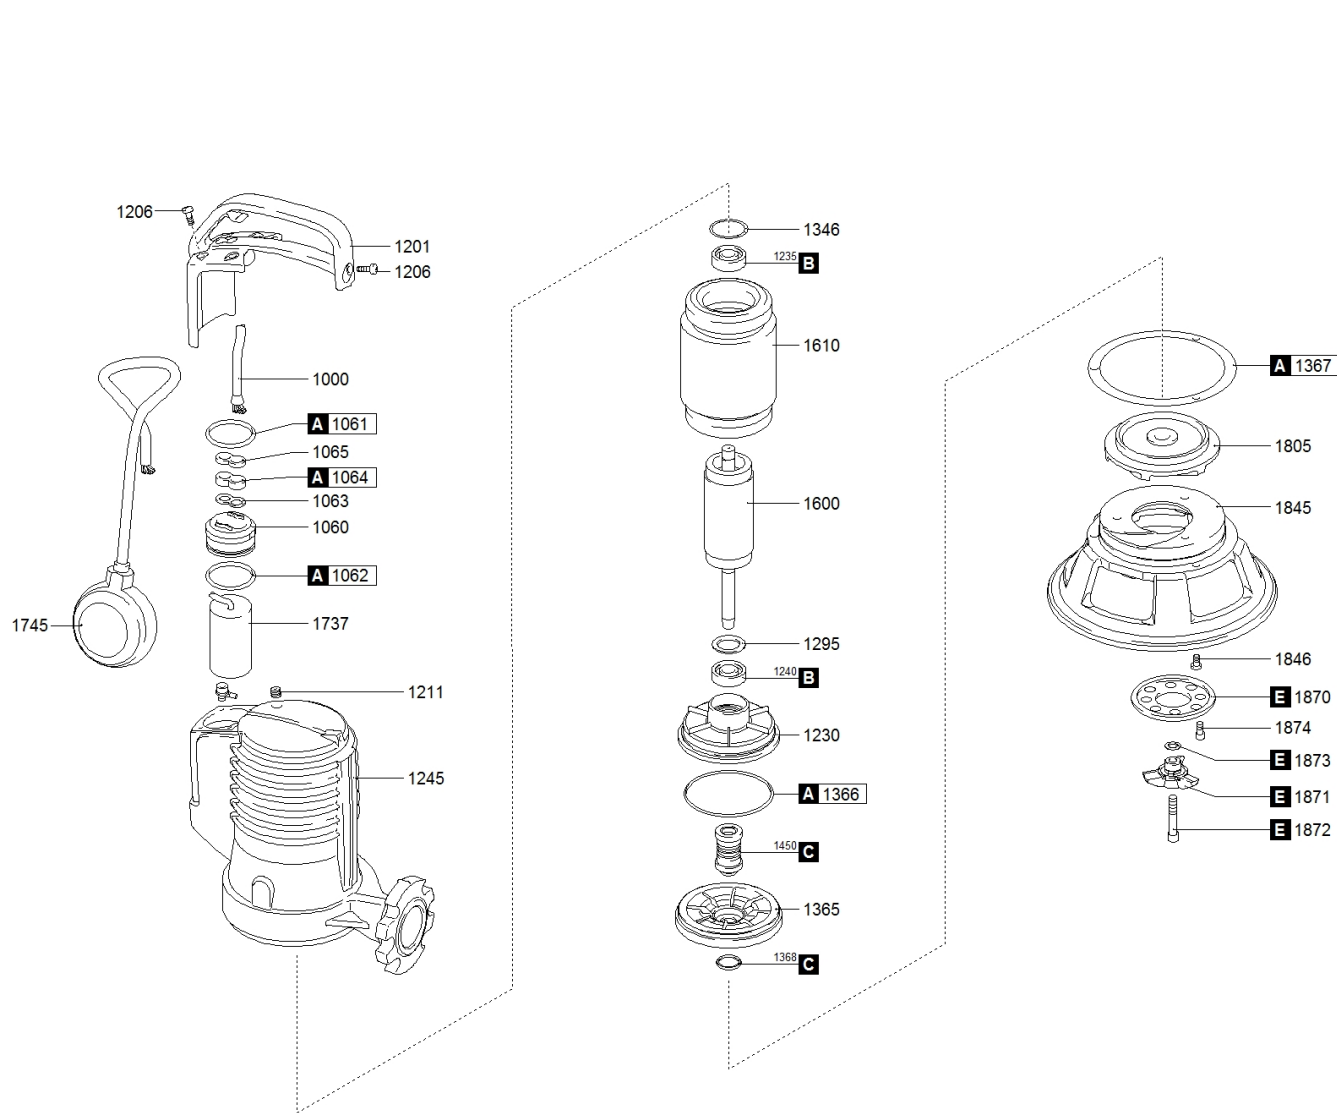

1116.015 - GRBLUEP 100/2/G40H A1CM5 NGDCB51023NW0CX

BluePRO 107
GR G40H 01A

water solutions

1116.015 - GRBLUEP 100/2/G40H A1CM5 NGDCB51023NW0CX

		Code		Description		Q.ty	Price (€)
A		601008001		GASKETS KIT	801156	1	
C		602008031		MECHANICAL SEALS KIT	711079	1	
E		603008001		CUTTING SYSTEM KIT	801140	1	
B		604008311		BEARINGS KIT		1	
1000		250102404010000000		POWER CABLE		1	
1060		239768026156		HOLDER [CABLE GLAND]	805885	1	
1061		271770412835300000		UPPER GASKET - HOLDER [CABLE GLAND]	711030	1	
1062		271770040952620000		LOWER GASKET - HOLDER [CABLE GLAND]		1	
1063		235467024280		CABLE STOP		2	
1063		2732001100000		CABLE STOP		1	
1064		235678024238		RUBBER GASKET		1	
1065		235467024241		CABLE GLAND	805884	1	
1201		235361024325		CABLE GLAND HANDLE	804984	1	
1206		270830510140400000		SCREW [CABLE GLAND HANDLE >> COVER]		5	
1211		270139510104000000		CAP [TIGHTNESS TEST]	802099	1	
1230		230556323606		LOWER BEARING HOLDER		1	
1235		2729062030200000		UPPER BEARING	711360 or 802083	1	
1240		2729063030200000		LOWER BEARING	750023	1	
1245		231016324968		MOTOR CASE		1	
1295		270220170241500000		UPPER DISTANCE RING [LOWER BEARING]	711065	1	
1346		27542039100000		WAVE SPRING	802283	1	
1365		2391120021023608		MECHANICAL SEAL FLANGE		1	
1366		271770107035000000		GASKET [LOWER BEARING HOLDER >> MECHANICAL SEAL FLANGE]		1	
1367		2750912123933		GASKET [MECHANICAL SEAL FLANGE >> BASE]		5	
1368		237970130190600000		V-RING [MECHANICAL SEAL FLANGE]		1	
1450		230005040150000000		MECHANICAL SEAL	710995	1	
1600		230233611623762		SHAFT WITH ROTOR		1	
1610		231101161002000000		WOUND STATOR	802370	1	
1737		25170240000000		CAPACITOR	710986	1	
1737		25170920000000		CAPACITOR	710988	1	
1805		21411500790523668		IMPELLER	710977	1	
1845		2145112123588		BASE		1	
1846		270830610123200000		SCREW [BASE >> MOTOR CASE]	802092	3	
1870		211720624144		CUTTING DISK		1	
1871		211630824027		CHOPPER KNIFE		1	
1872		270830610453200000		LOCKING CHOPPER KNIFE		1	
1873		270620120180200000		WASHER [CHOPPER KNIFE]	711051	4	
1874		270830610123200000		SCREW [CUTTING DISK >> PUMP BODY]	802092	3	